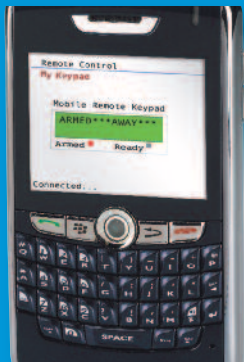

My Keypad

MOBILE SECURITY SYSTEM OPERATION

**Your Key to Security,
Convenience and Control**

Honeywell

Convenience and Control at Your Fingertips!

My Keypad is a lifestyle-enhancing application of Total Connect that works just like an actual keypad...letting you operate your security system remotely from anywhere in the world! My Keypad is the perfect fit for your active life because it's security that goes with you — letting you enjoy extra mobility without ever compromising your safety or peace of mind.

- Arm and check the status of your security system

- Disarm and silence your system

- Bypass a door for unscheduled maintenance or service

- Turn lights on and off remotely

- Control garage or warehouse doors