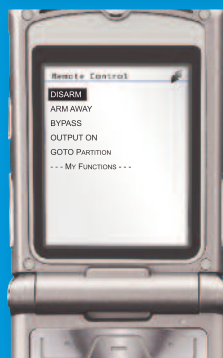

My Keypad

MOBILE SECURITY SYSTEM OPERATION

**Your Key to Security,
Convenience and Control**

Honeywell

Convenience and Control at Your Fingertips!

My Keypad is a lifestyle-enhancing application of Total Connect that works just like an actual keypad...letting you operate your security system remotely from anywhere in the world! My Keypad is the perfect fit for your active life because it's security that goes with you — letting you enjoy extra mobility without ever compromising your safety or peace of mind.

- Arm and check the status of your security system

- Disarm and silence your system

- Bypass a door for unscheduled maintenance or service

- Turn lights on and off remotely

- Control garage or warehouse doors